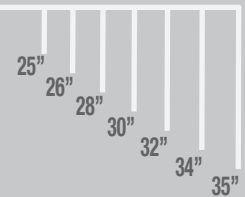

ANSI

Vest Size Chart

Square Inches		
Retroreflective Trim	Fluorescent Background Material	
201 in ²	775 in ²	ANSI <small>Minimum ANSI Required</small>
202 in ²	853 in ²	Medium
217 in ²	930 in ²	Large
232 in ²	992 in ²	XLarge
248 in ²	1116 in ²	2X
263 in ²	1209 in ²	3X
279 in ²	1302 in ²	4X
294 in ²	1457 in ²	5X

Width across the chest area

M LXL 2X 3X 4X 5X

**RADICALLY
VISIBLE™**